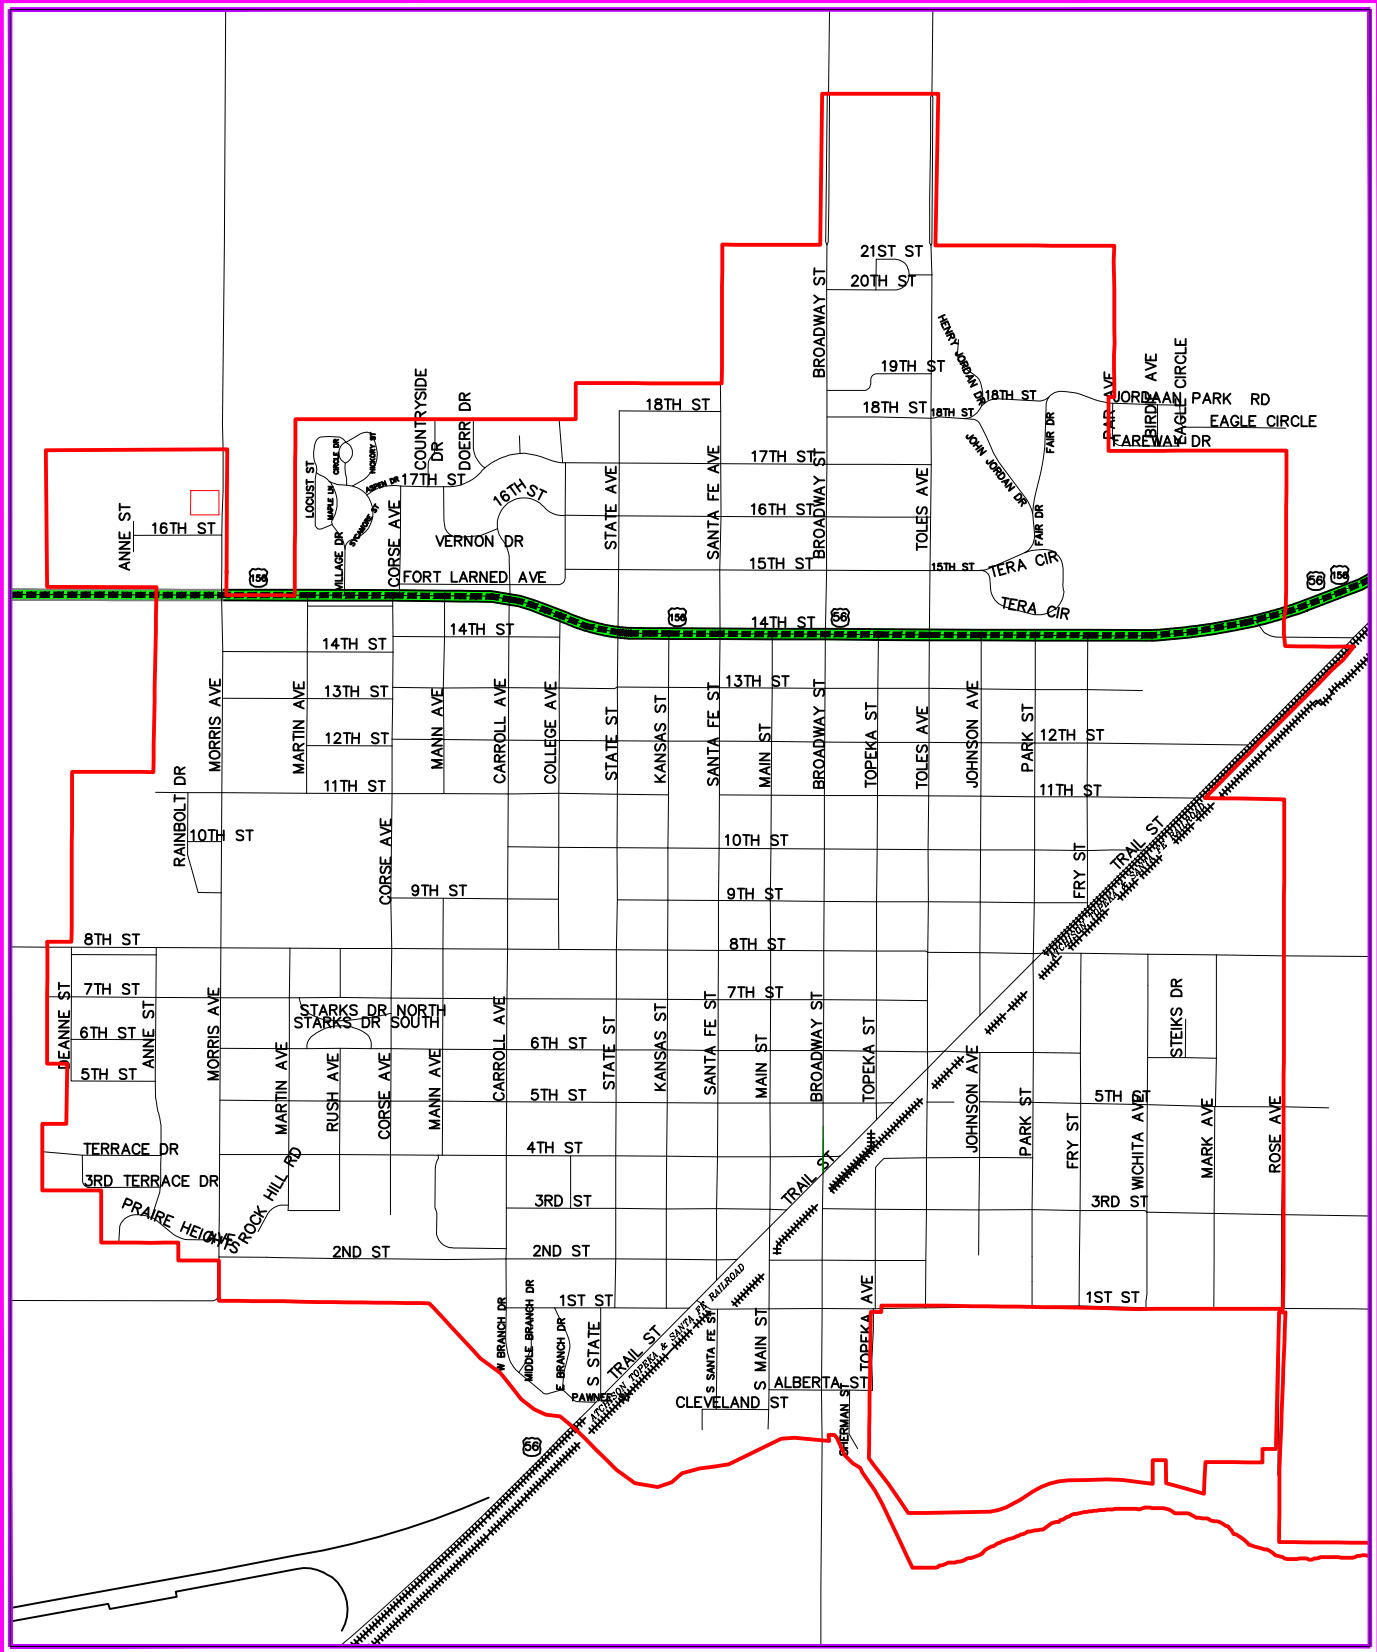

# LARNED, KANSAS CITY MAP

**Legend**

- City Road
- County Road
- Highway
- City Limit Boundary

**PAWNEE COUNTY APPRAISERS OFFICE**  
**MAP DATE: JULY 2016**

It is understood that while the Pawnee County Appraisers Office has no indication or reason to believe that there are inaccuracies in the information incorporated in this map, Pawnee County Appraisers Office personnel make no warranty or representation, either expressed or implied, with respect to the information or data displayed.